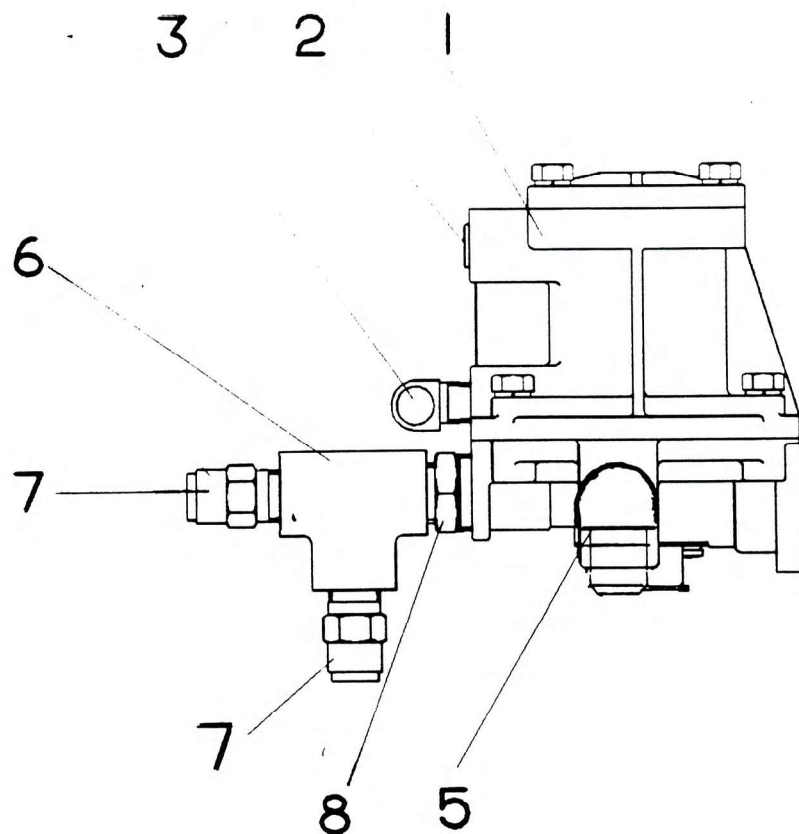

SUPPLY DUMP VALVE ASSY

NO.	PART NO	QTY.	DESCRIPTION	NO.	PART NO	QTY.	DESCRIPTION
1+	7-926-990445	1	Valve Supply Dump				
2	6-709-990024	1	Plug				
3	7-443-991020	1	Elbow Adaptor				
4	13052	2	Plug $\frac{3}{8}$ " NPT Dry				
5	7-446-100655	1	Elbow				
6	7-445-080855	1	Tee				
7	7-446-100854	2	Adaptor Male				
8	7-445-080849	1	Nipple				